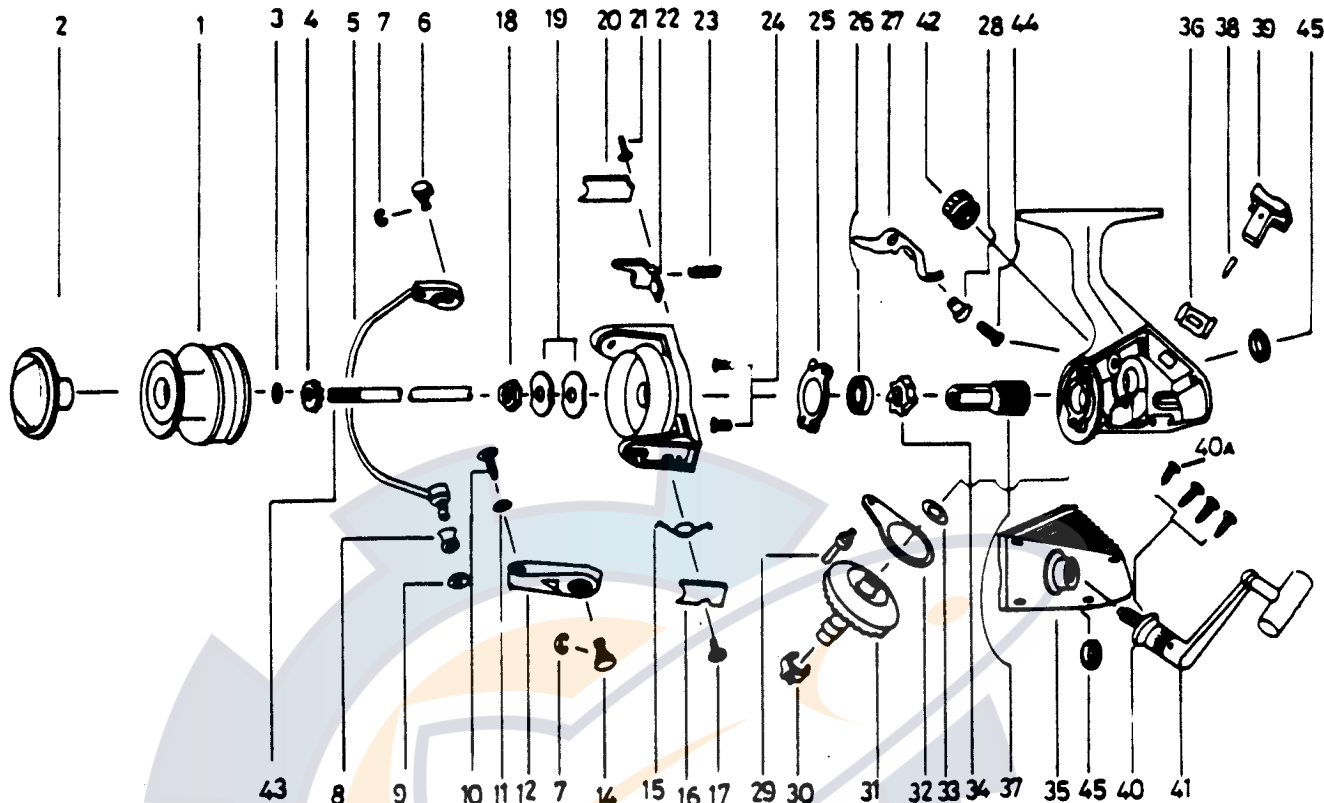

QUANTUM QG2

KEY PART NO. NO.	DESCRIPTION	PRICE
26 LK028	BEARING	9.59
27 LK063	ANTI-REVERSE CLAW	1.39
28 NS014	A/R CLAW BUSHING	.92
29 NS081	OSC. SLIDER PIN	2.09
30 NS086	SLIDING SPRING	.85
31 NS012	DRIVE GEAR	4.87
32 NS025	OSCILLATING SLIDER	2.98
33 NS026	DRIVE GEAR ADJ. WSKR	.46
34 NS060	RATCHET GEAR	2.87
35 LK323	BODY COVER	5.46
36 NS090	A/R LVR. PLATE SPR.	1.14
37 LK011	PINION GEAR	4.55
38 NS091	A/R LVR. PIN	.46
39 NS059	ANTI-REVERSE LEVER	.32
40 LK057	BODY COVER SCREW	.91
40 NS057	BODY COVER SCREW	.69
41 LK318	HANDLE ASSY.	9.05
42 LK073	HANDLE SCREW CAP	1.98
43 LK315	MAIN SHAFT	4.02
44 NS089	A/R CLAW SCREW	.29
45 NS013	BODY BUSHING	1.24
47 LK301	BODY	9.16
48 NS009	ROTOR	5.90

Prices subject to change without notice. Prices do not include postage and handling.

PLEASE ORDER BY PART NUMBER

Rev. 11/90

Zebco Division Brunswick Corporation, Box 270, Tulsa, OK 74101 USA 918-638-6681